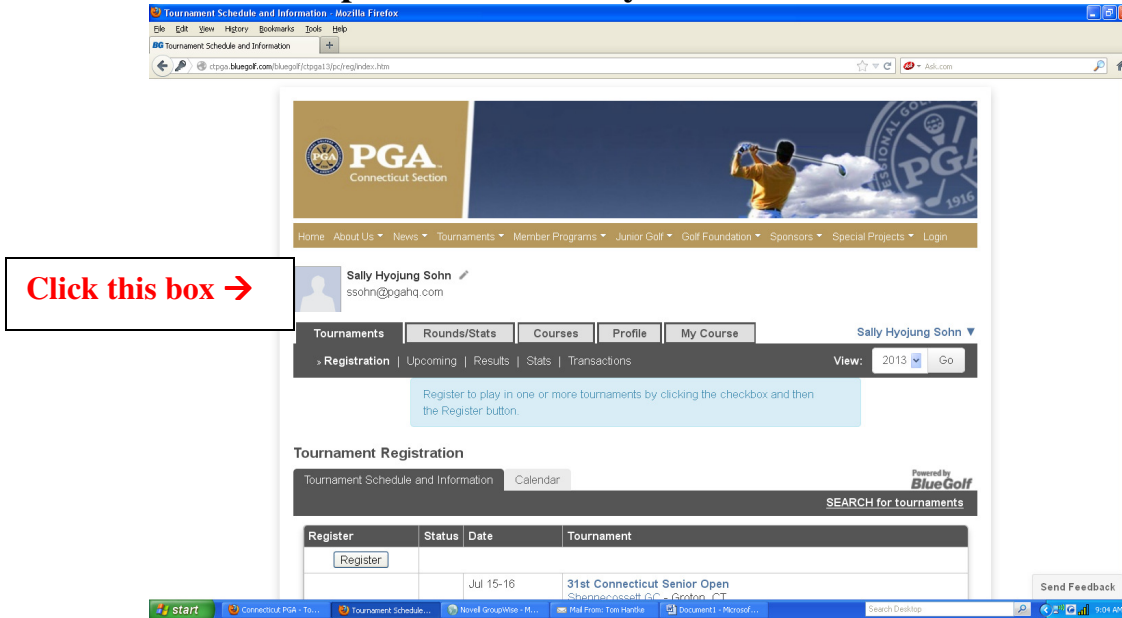

1. Go To <http://www.ctpga.com/tournaments/> to log in

Use your ID and Password to log in (Left white box) – If you do not remember your ID and password, please contact Sally Sohn or Joe Mentz)

2. Click the photo frame next your name