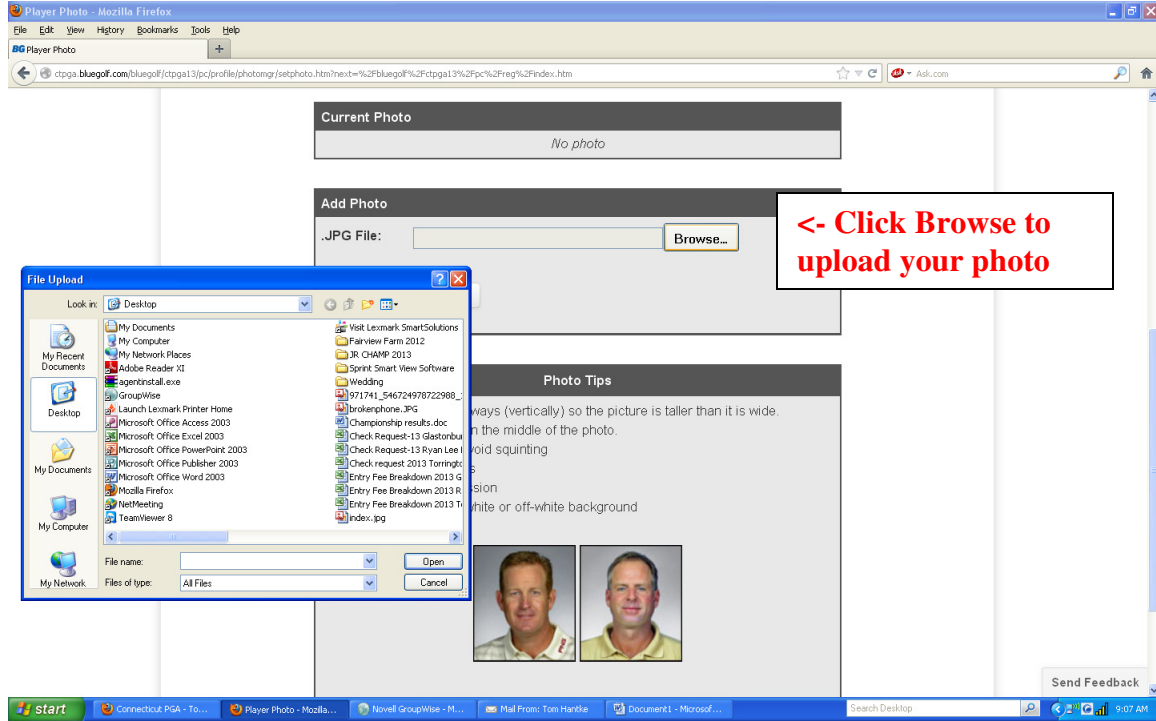

1. Go To <http://www.ctpga.com/tournaments/> to log in

Use your ID and Password to log in (Left white box) – If you do not remember your ID and password, please contact Sally Sohn or Joe Mentz)

2. Click the photo frame next your name

3. Click Browse and upload your photo from your file

4. Update your Bio – click Edit Bio (your career highlights etc.)